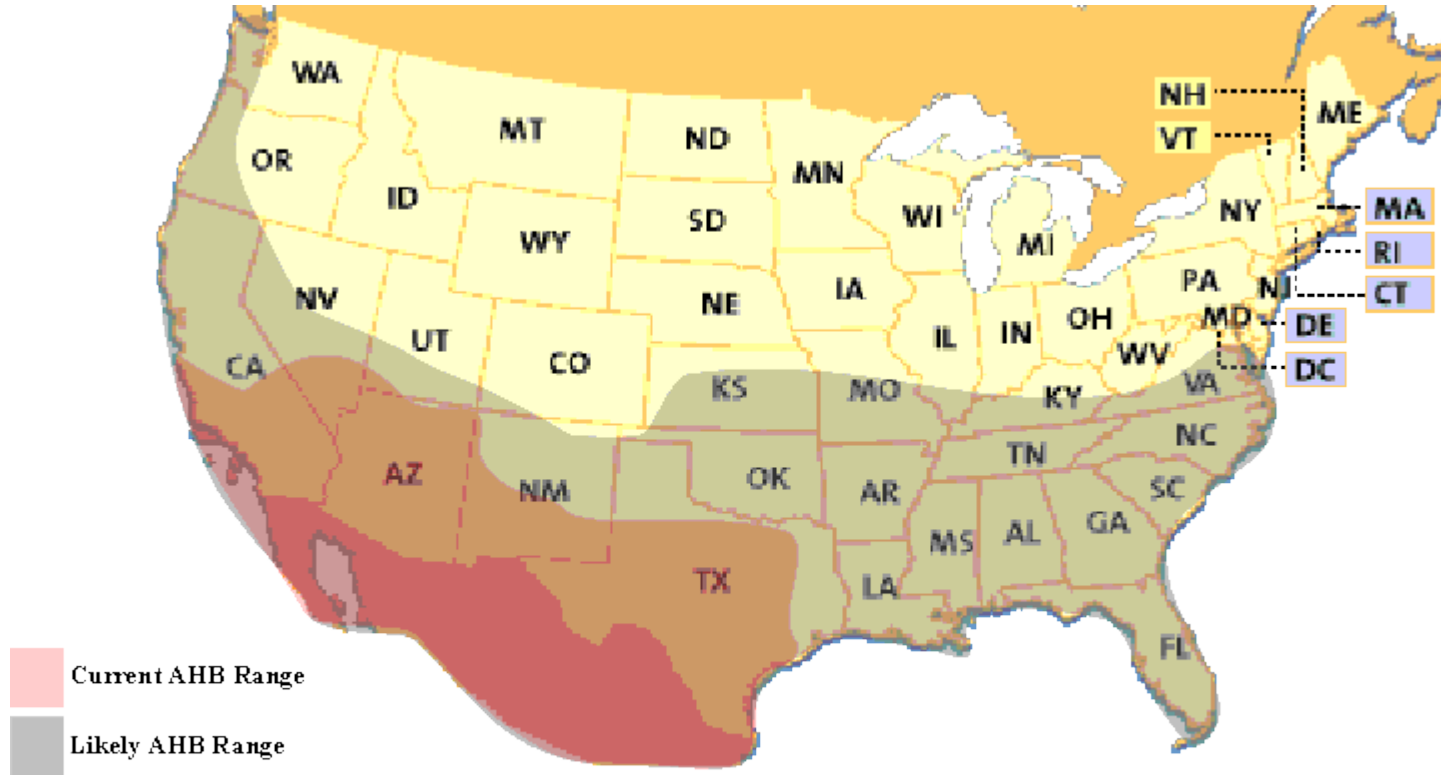

Likely Africanized Bee Range

Current range out of date