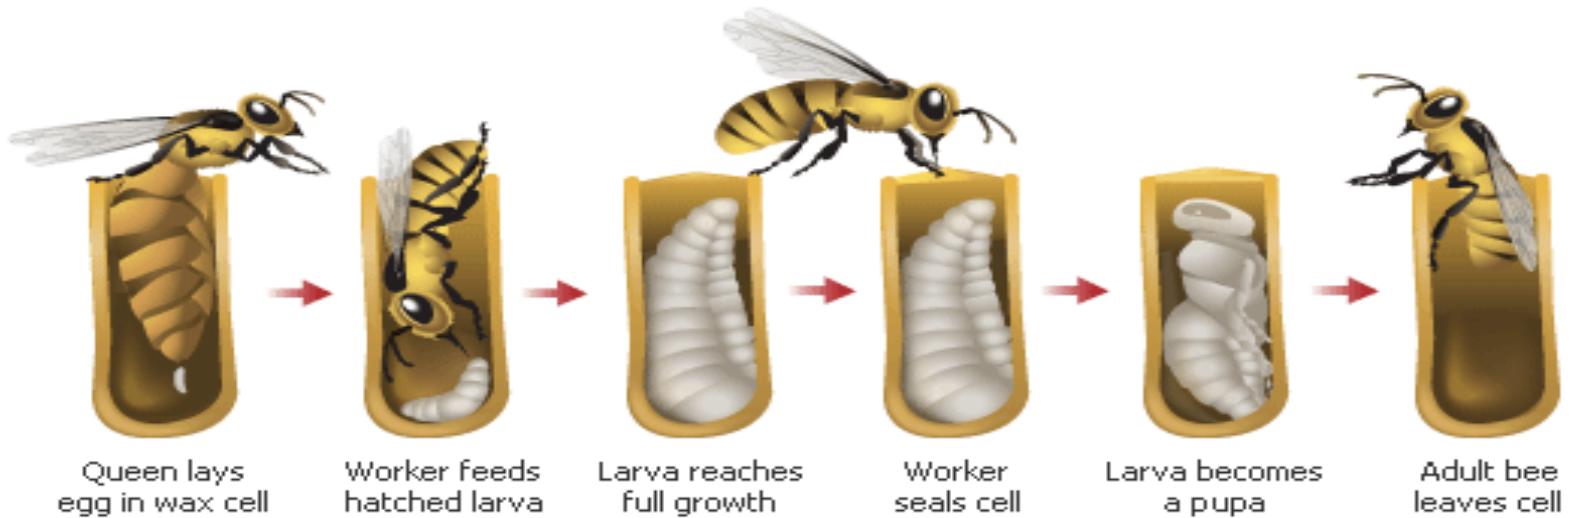

Development of a Bee